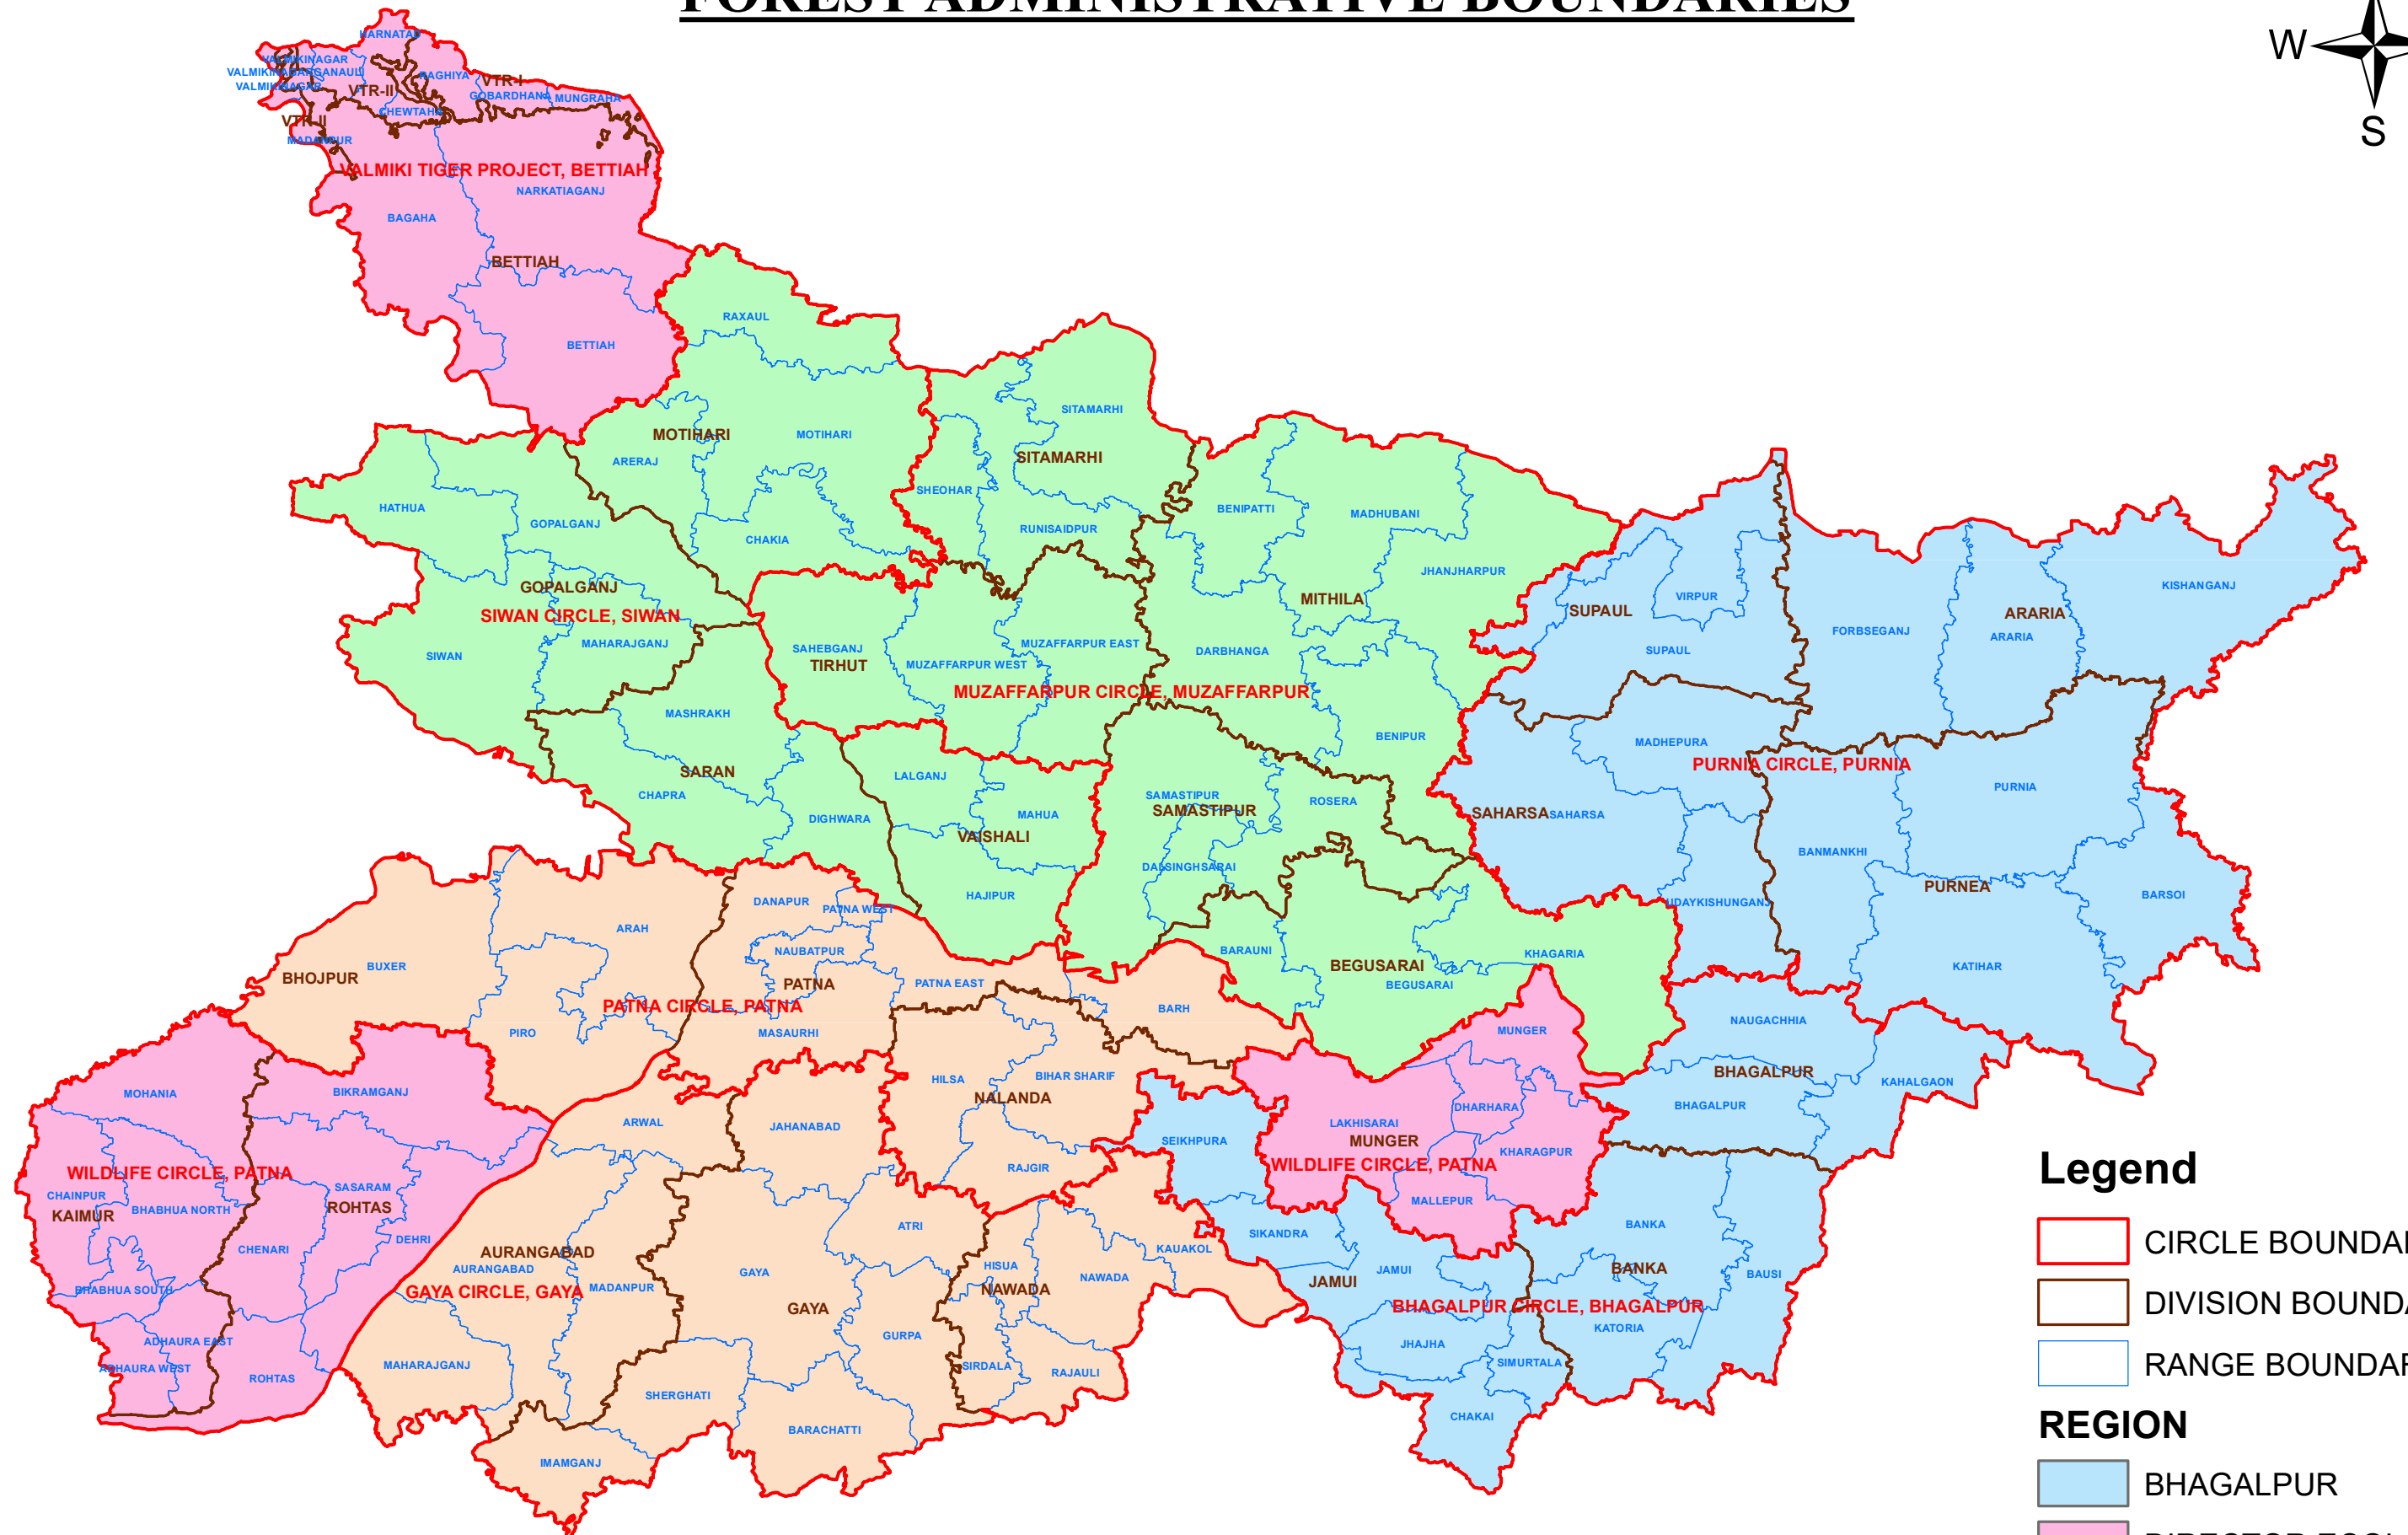

FOREST ADMINISTRATIVE BOUNDARIES

Legend

- CIRCLE BOUNDARY
- DIVISION BOUNDARY
- RANGE BOUNDARY

REGION

- BHAGALPUR
- DIRECTOR ECOLOGY
- MUZAFFARPUR
- PATNA